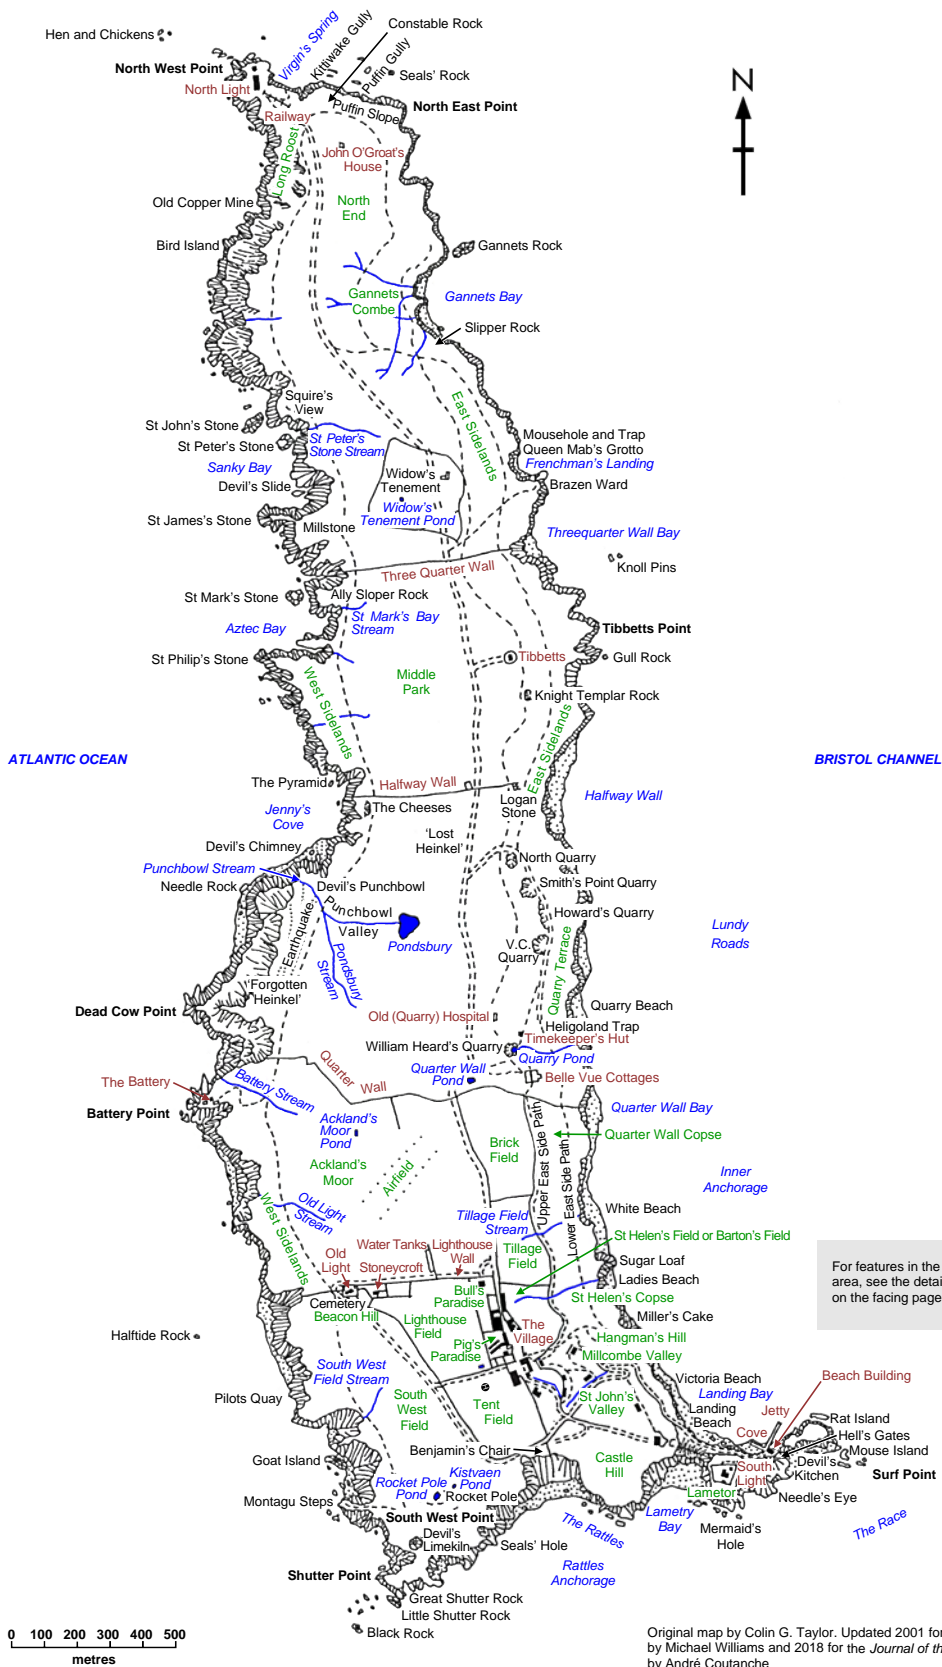

MAP OF THE ISLAND OF LUNDY

For features in the Village area, see the detailed map on the facing page

MAP OF THE LUNDY VILLAGE AREA

Colour key:
 Brown: built features
 Green: named areas of land
 Blue: water features
 Black: everything else