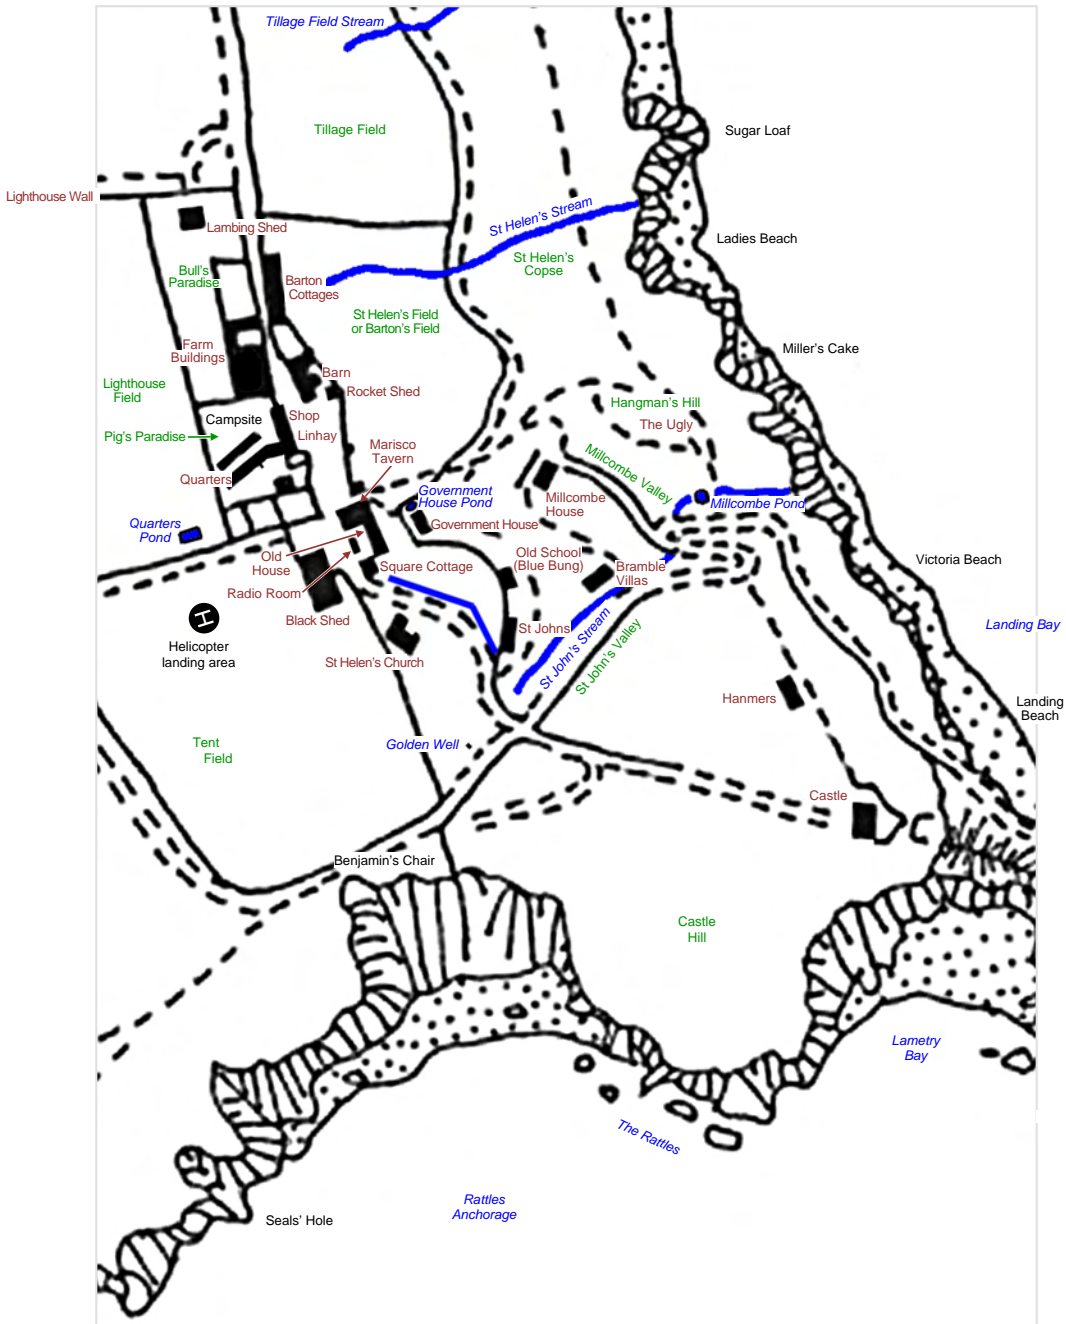

MAP OF THE ISLAND OF LUNDY

For features in the Village area, see the detailed map on the facing page

MAP OF THE LUNDY VILLAGE AREA

Colour key:
 Brown: built features
 Green: named areas of land
 Blue: water features
 Black: everything else