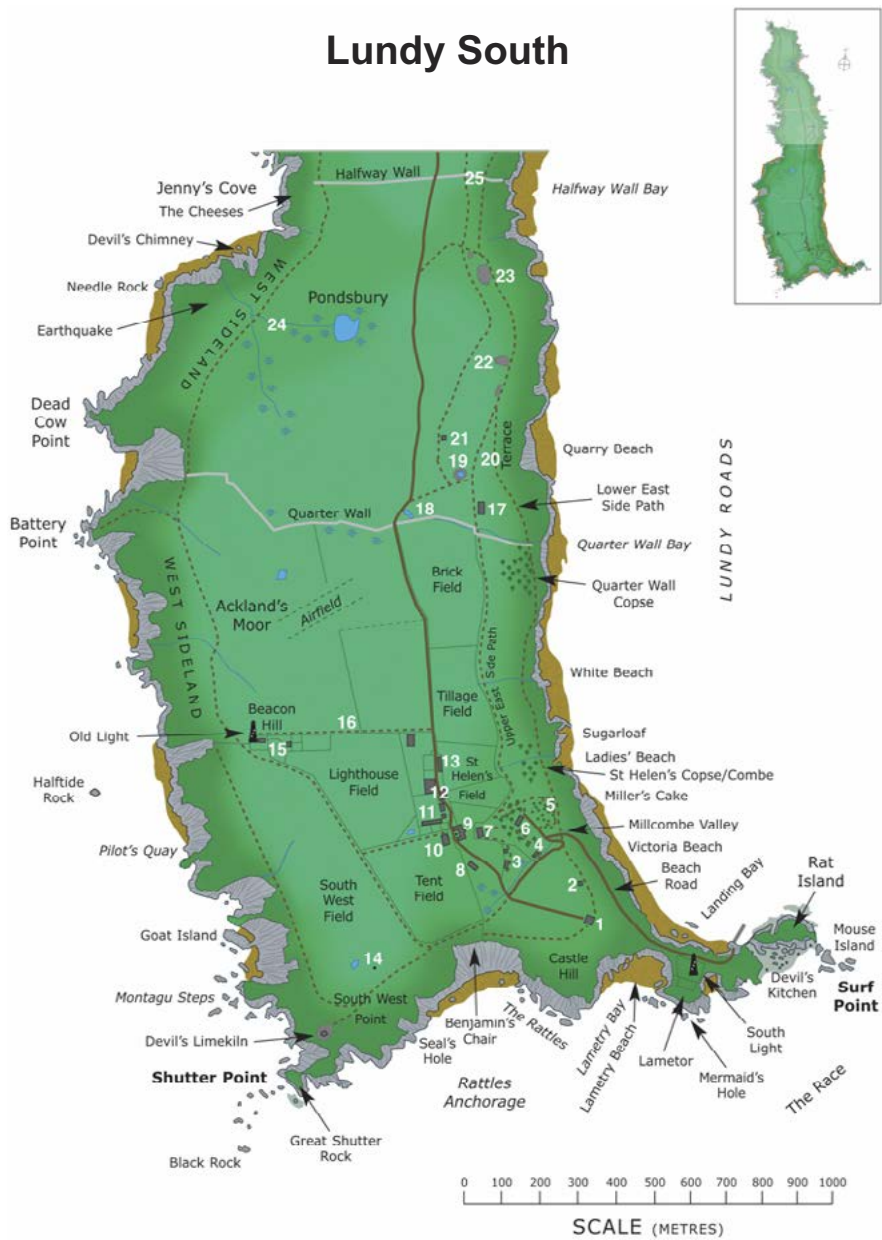

# Lundy South

# Lundy North

## Number key

- |   |  |                      |
|---|--|----------------------|
| 1 Marisco Castle  | 10 Black Shed  | 18 Quarter Wall Pond |
| 2 Hanmer's  | 11 Campsite, Quarters (Pig's Paradise) & Quarters Pond | 19 Quarry Pond       |
| 3 St John's Valley, Old School & Big & Little St John's | 12 Shop, Museum & High Street                          | 20 Terrace Trap      |
| 4 Brambles Villa  | 13 Barton Cottages                                     | 21 Old Hospital      |
| 5 The Ugly  | 14 Rocket Pole, Rocket Pole Pond & Rocket Pole Marsh   | 22 VC Quarry         |
| 6 Millcombe House                                       | 15 Government House                                    | 23 North Quarry      |
| 7 Government House                                      | 16 St Helen's Church                                   | 24 Punchbowl Valley  |
| 8 Old House & Marisco Tavern                            | 17 Quarter Wall Cottages                               | 25 Logan Stone       |

Map reproduced from 'The Birds of Lundy' (2007) courtesy of Tim Davis & Tim Jones.