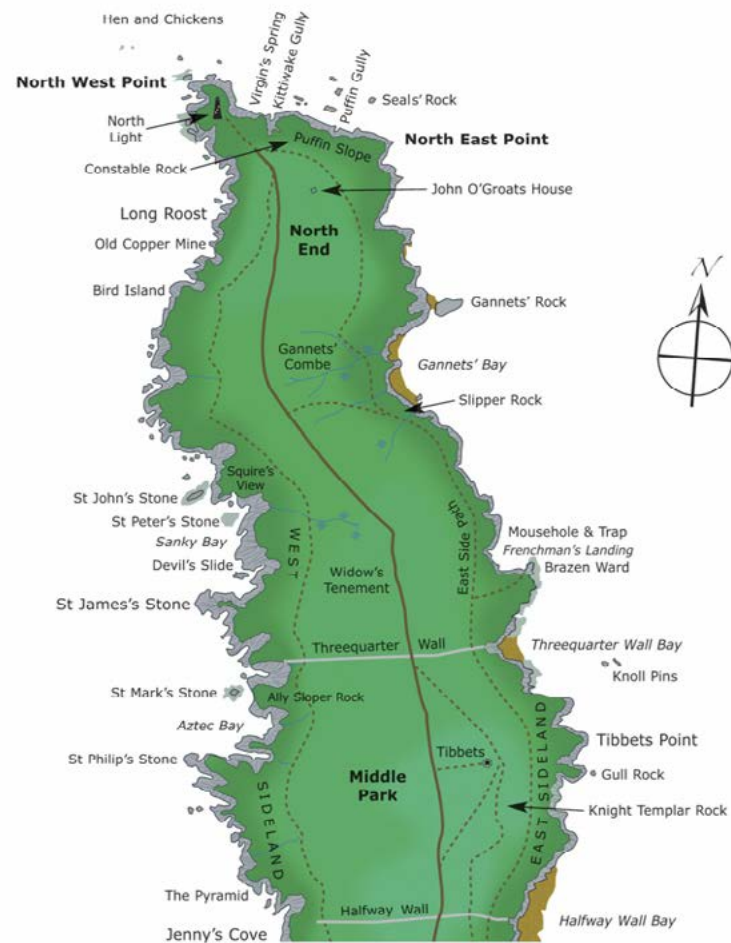

# Lundy South

# Lundy North

## Number key

- |   |  |                      |
|---|--|----------------------|
| 1 Marisco Castle  | 10 Black Shed  | 18 Quarter Wall Pond |
| 2 Hanmer's  | 11 Campsite, Quarters (Pig's Paradise) & Quarters Pond | 19 Quarry Pond       |
| 3 St John's Valley, Old School & Big & Little St John's | 12 Shop, Museum & High Street                          | 20 Terrace Trap      |
| 4 Brambles Villa  | 13 Barton Cottages                                     | 21 Old Hospital      |
| 5 The Ugly  | 14 Rocket Pole, Rocket Pole Pond & Rocket Pole Marsh   | 22 VC Quarry         |
| 6 Millcombe House                                       | 15 Government House                                    | 23 North Quarry      |
| 7 Government House                                      | 16 St Helen's Church                                   | 24 Punchbowl Valley  |
| 8 Old House & Marisco Tavern                            | 17 Quarter Wall Cottages                               | 25 Logan Stone       |

Map reproduced from 'The Birds of Lundy' (2007) courtesy of Tim Davis & Tim Jones.