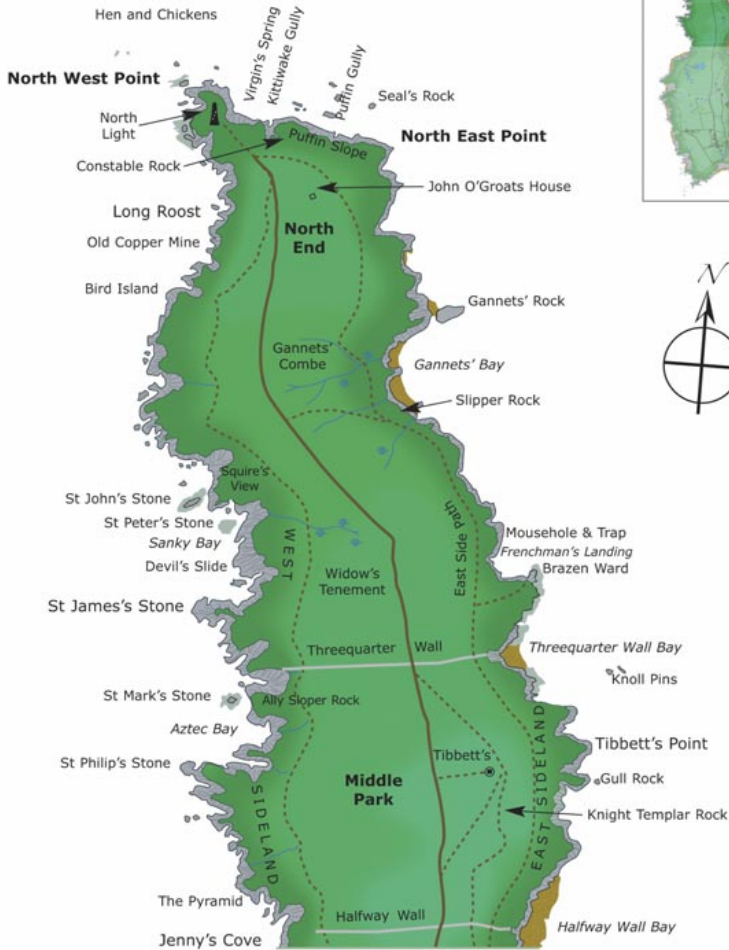

Lundy South

Map reproduced from 'The Birds of Lundy' (2007) courtesy of Tim Davis & Tim Jones.

Lundy North

Number key

- | | | |
|---|---|--|
| 1 Marisco Castle | 10 Black Shed | 18 Quarter Wall Pond & Quarter Wall Trap |
| 2 Hammers | 11 Campsite, Quarters (Pig's Paradise) & Reservoir Pond | 19 Quarry Pond |
| 3 St John's Valley, Old School & Big & Little St John's | 12 Shop, Museum & High Street | 20 Terrace Trap |
| 4 Brambles Villa | 13 Barton Cottages | 21 Old Hospital |
| 5 The Ugly | 14 Rocket Pole, Rocket Pole Pond & Rocket Pole Marsh | 22 VC Quarry |
| 6 Millcombe House | 15 Stoneycroft & Cemetery | 23 North Quarry |
| 7 Government House | 16 Water Tanks | 24 Punchbowl Valley |
| 8 Church of St Helena | 17 Quarter Wall Cottages | 25 Logan Stone |
| 9 Old House & Marisco Tavern | | |