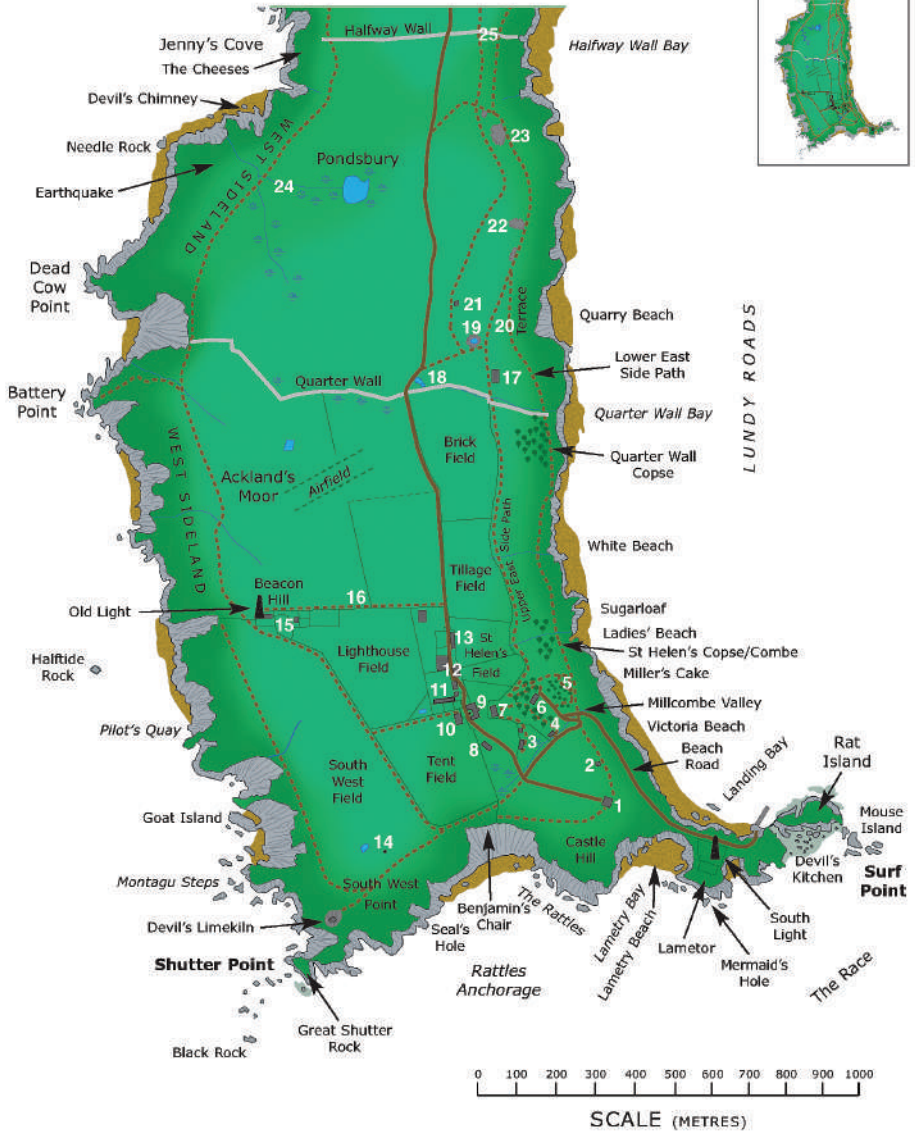

Lundy South

Lundy North

Number key

- | | | |
|---|---|--|
| 1 Marisco Castle | 10 Black Shed | 18 Quarter Wall Pond & Quarter Wall Trap |
| 2 Hanmers | 11 Campsite, Quarters (Pig's Paradise) & Reservoir Pond | 19 Quarry Pond |
| 3 St John's Valley, Old School & Big & Little St John's | 12 Shop, Museum & High Street | 20 Terrace Trap |
| 4 Brambles Villa | 13 Barton Cottages | 21 Old Hospital |
| 5 The Ugly | 14 Rocket Pole, Rocket Pole Pond & Rocket Pole Marsh | 22 VC Quarry |
| 6 Millcombe House | 15 Stonecroft & Cemetery | 23 North Quarry |
| 7 Government House | 16 Water Tanks | 24 Punchbowl Valley |
| 8 Church of St Helena | 17 Quarter Wall Cottages | 25 Logan Stone |
| 9 Old House & Marisco Tavern | | |