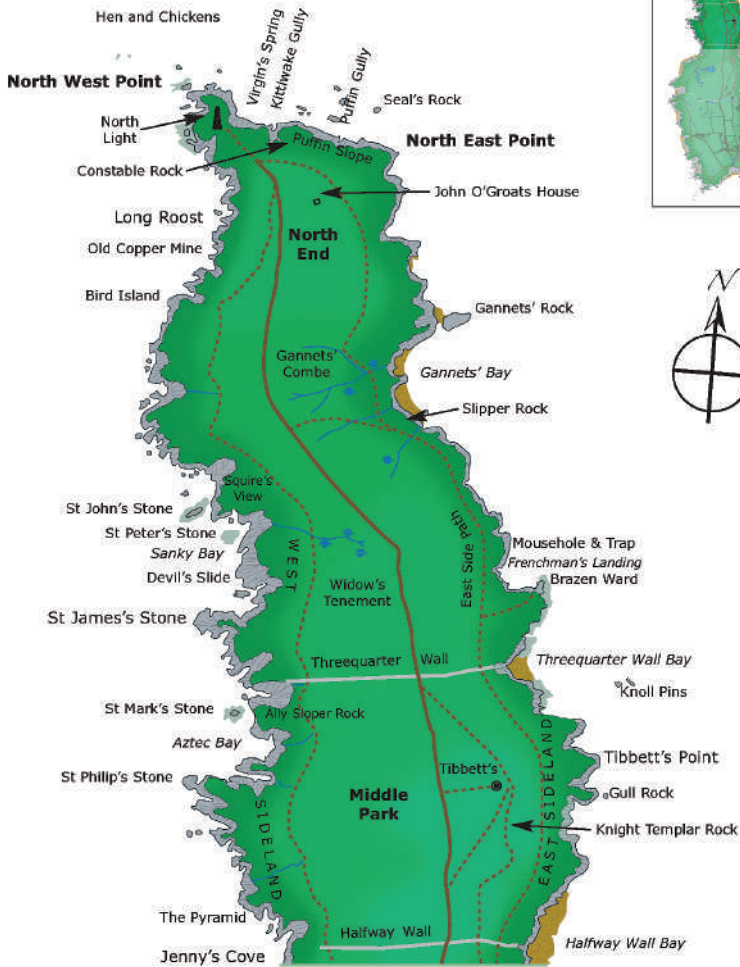

Lundy South

Lundy North

Number key

- | | | |
|---|---|--|
| 1 Marisco Castle | 10 Black Shed | 18 Quarter Wall Pond & Quarter Wall Trap |
| 2 Hanmers | 11 Campsite, Quarters (Pig's Paradise) & Reservoir Pond | 19 Quarry Pond |
| 3 St John's Valley, Old School & Big & Little St John's | 12 Shop, Museum & High Street | 20 Terrace Trap |
| 4 Brambles Villa | 13 Barton Cottages | 21 Old Hospital |
| 5 The Ugly | 14 Rocket Pole, Rocket Pole Pond & Rocket Pole Marsh | 22 VC Quarry |
| 6 Millcombe House | 15 Stonecroft & Cemetery | 23 North Quarry |
| 7 Government House | 16 Water Tanks | 24 Punchbowl Valley |
| 8 Church of St Helena | 17 Quarter Wall Cottages | 25 Logan Stone |
| 9 Old House & Marisco Tavern | | |