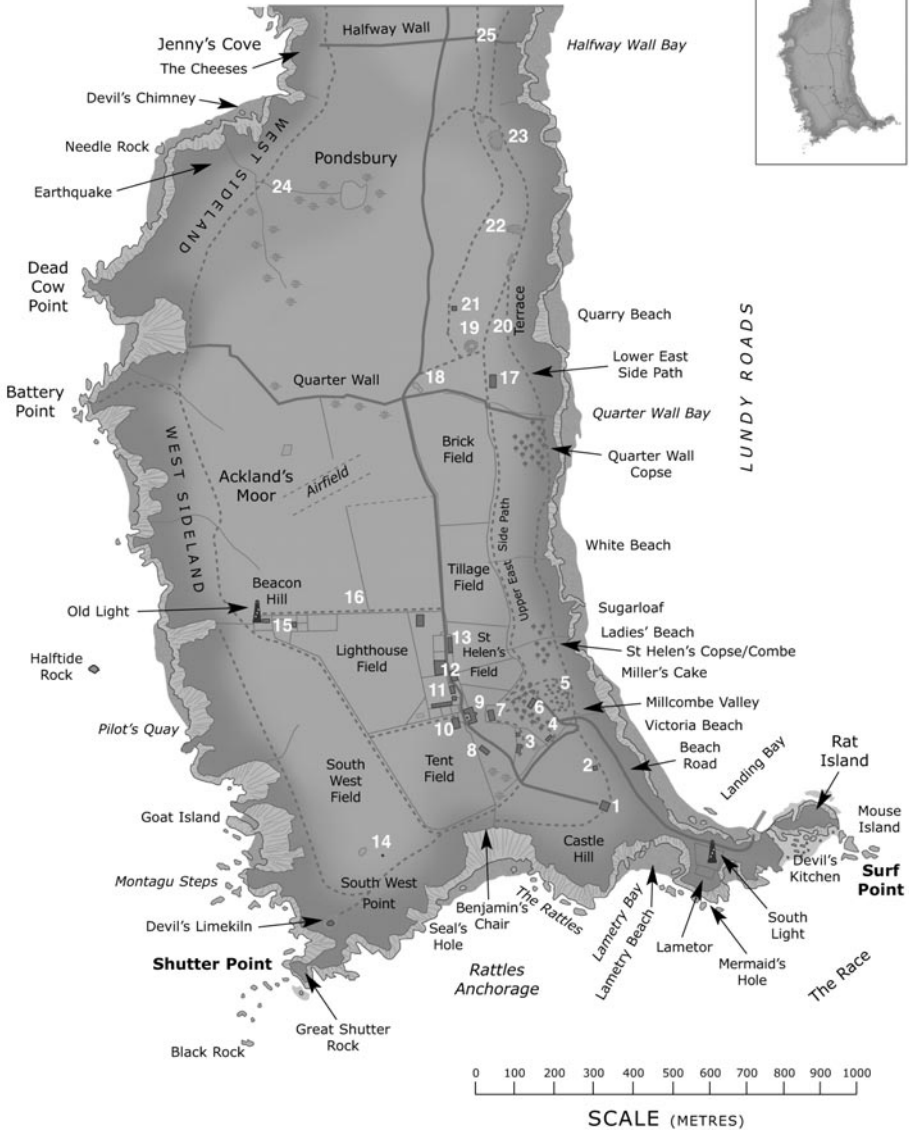

# Lundy South

# Lundy North

## Number key

- |                                                         |                                                         |                                          |
|---------------------------------------------------------|---------------------------------------------------------|------------------------------------------|
| 1 Marisco Castle                                        | 10 Black Shed                                           | 18 Quarter Wall Pond & Quarter Wall Trap |
| 2 Hammers                                               | 11 Campsite, Quarters (Pig's Paradise) & Reservoir Pond | 19 Quarry Pond                           |
| 3 St John's Valley, Old School & Big & Little St John's | 12 Shop, Museum & High Street                           | 20 Terrace Trap                          |
| 4 Brambles Villa                                        | 13 Barton Cottages                                      | 21 Old Hospital                          |
| 5 The Ugly                                              | 14 Rocket Pole, Rocket Pole Pond & Rocket Pole Marsh    | 22 VC Quarry                             |
| 6 Millcombe House                                       | 15 Stonecroft & Cemetery                                | 23 North Quarry                          |
| 7 Government House                                      | 16 Water Tanks                                          | 24 Punchbowl Valley                      |
| 8 Church of St Helena                                   | 17 Quarter Wall Cottages                                | 25 Logan Stone                           |