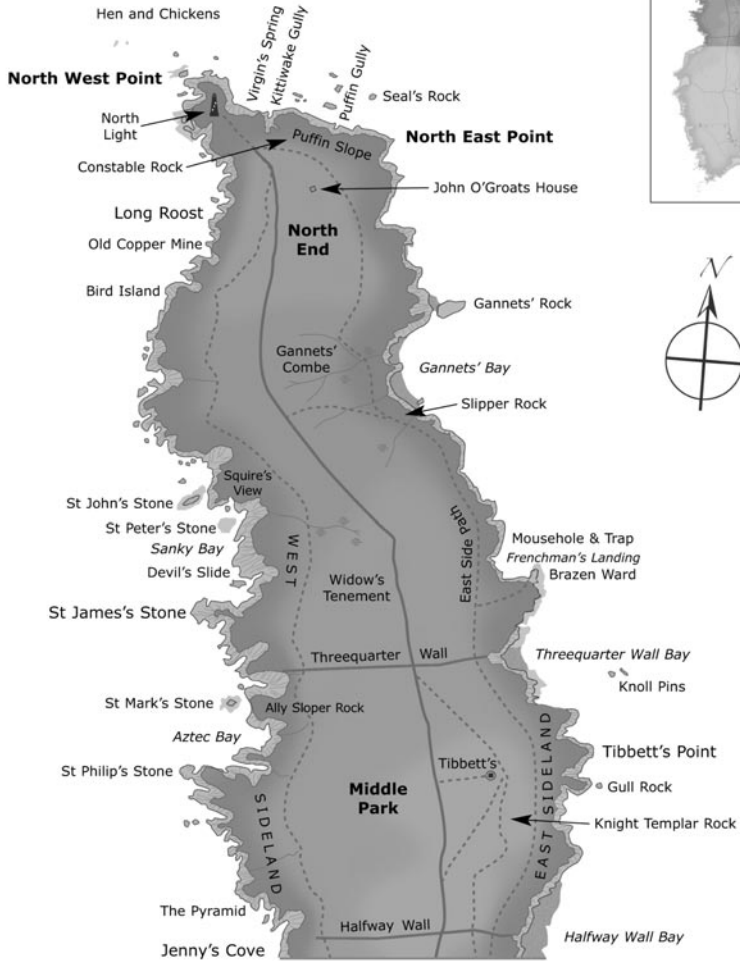

# Lundy South

# Lundy North

## Number key

- |                                                         |                                                         |                                          |
|---------------------------------------------------------|---------------------------------------------------------|------------------------------------------|
| 1 Marisco Castle                                        | 10 Black Shed                                           | 18 Quarter Wall Pond & Quarter Wall Trap |
| 2 Hammers                                               | 11 Campsite, Quarters (Pig's Paradise) & Reservoir Pond | 19 Quarry Pond                           |
| 3 St John's Valley, Old School & Big & Little St John's | 12 Shop, Museum & High Street                           | 20 Terrace Trap                          |
| 4 Brambles Villa                                        | 13 Barton Cottages                                      | 21 Old Hospital                          |
| 5 The Ugly                                              | 14 Rocket Pole, Rocket Pole Pond & Rocket Pole Marsh    | 22 VC Quarry                             |
| 6 Millcombe House                                       | 15 Stonecroft & Cemetery                                | 23 North Quarry                          |
| 7 Government House                                      | 16 Water Tanks                                          | 24 Punchbowl Valley                      |
| 8 Church of St Helena                                   | 17 Quarter Wall Cottages                                | 25 Logan Stone                           |