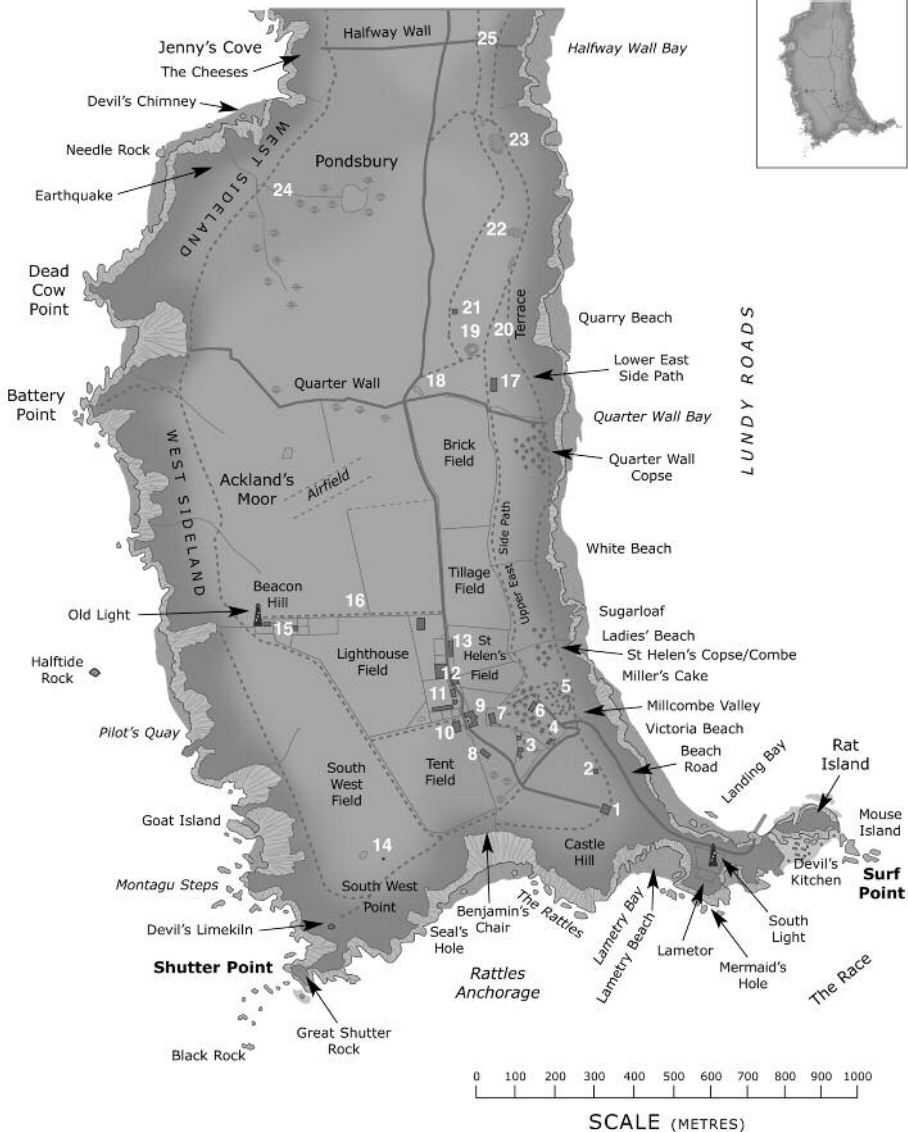

Lundy South

Lundy North

Number key

- | | | |
|---|---|--|
| 1 Marisco Castle | 10 Black Shed | 18 Quarter Wall Pond & Quarter Wall Trap |
| 2 Hammers | 11 Campsite, Quarters (Pig's Paradise) & Reservoir Pond | 19 Quarry Pond |
| 3 St John's Valley, Old School & Big & Little St John's | 12 Shop, Museum & High Street | 20 Terrace Trap |
| 4 Brambles Villa | 13 Barton Cottages | 21 Old Hospital |
| 5 The Ugly | 14 Rocket Pole, Rocket Pole Pond & Rocket Pole Marsh | 22 VC Quarry |
| 6 Millcombe House | 15 Stoneycroft & Cemetery | 23 North Quarry |
| 7 Government House | 16 Water Tanks | 24 Punchbowl Valley |
| 8 Church of St Helena | 17 Quarter Wall Cottages | 25 Logan Stone |
| 9 Old House & Marisco Tavern | | |