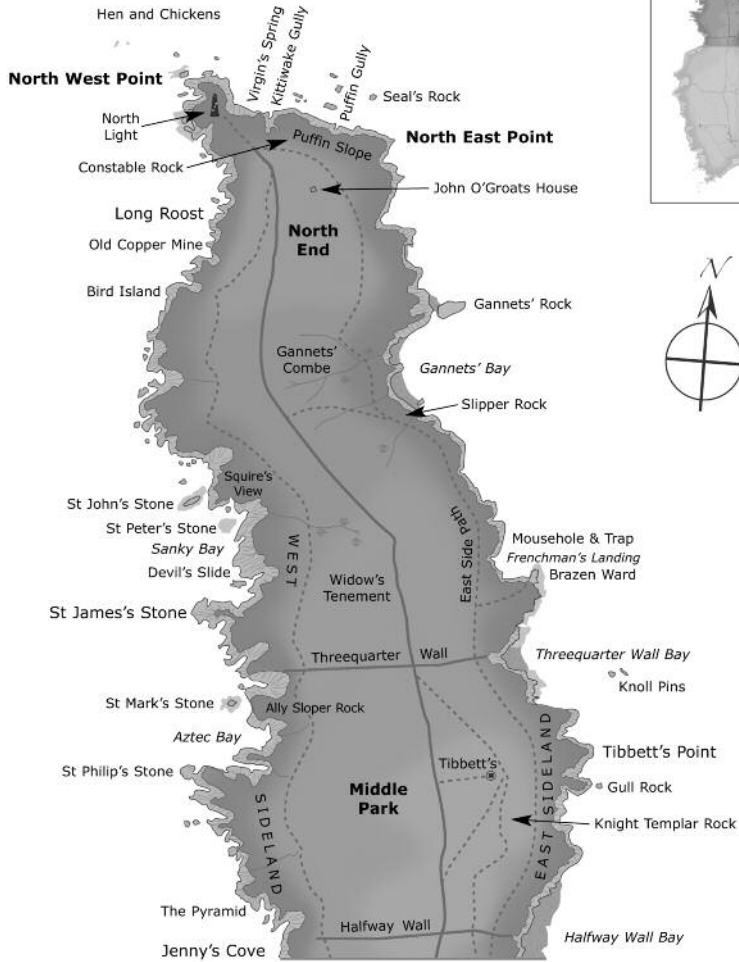

Lundy South

Lundy North

Number key

- | | | |
|---|---|--|
| 1 Marisco Castle | 10 Black Shed | 18 Quarter Wall Pond & Quarter Wall Trap |
| 2 Hammers | 11 Campsite, Quarters (Pig's Paradise) & Reservoir Pond | 19 Quarry Pond |
| 3 St John's Valley, Old School & Big & Little St John's | 12 Shop, Museum & High Street | 20 Terrace Trap |
| 4 Brambles Villa | 13 Barton Cottages | 21 Old Hospital |
| 5 The Ugly | 14 Rocket Pole, Rocket Pole Pond & Rocket Pole Marsh | 22 VC Quarry |
| 6 Millcombe House | 15 Stoneycroft & Cemetery | 23 North Quarry |
| 7 Government House | 16 Water Tanks | 24 Punchbowl Valley |
| 8 Church of St Helena | 17 Quarter Wall Cottages | 25 Logan Stone |
| 9 Old House & Marisco Tavern | | |