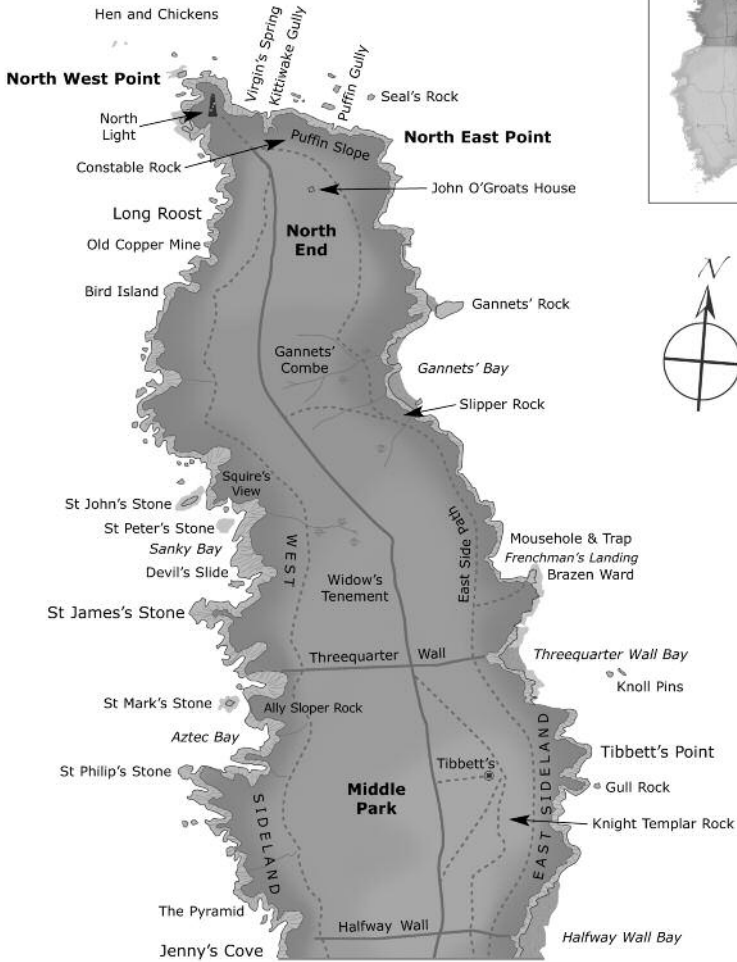

Lundy South

Lundy North

Number key

- | | | |
|---|---|--|
| 1 Marisco Castle | 10 Black Shed | 18 Quarter Wall Pond & Quarter Wall Trap |
| 2 Hammers | 11 Campsite, Quarters (Pig's Paradise) & Reservoir Pond | 19 Quarry Pond |
| 3 St John's Valley, Old School & Big & Little St John's | 12 Shop, Museum & High Street | 20 Terrace Trap |
| 4 Brambles Villa | 13 Barton Cottages | 21 Old Hospital |
| 5 The Ugly | 14 Rocket Pole, Rocket Pole Pond & Rocket Pole Marsh | 22 VC Quarry |
| 6 Millcombe House | 15 Stoneycroft & Cemetery | 23 North Quarry |
| 7 Government House | 16 Water Tanks | 24 Punchbowl Valley |
| 8 Church of St Helena | 17 Quarter Wall Cottages | 25 Logan Stone |