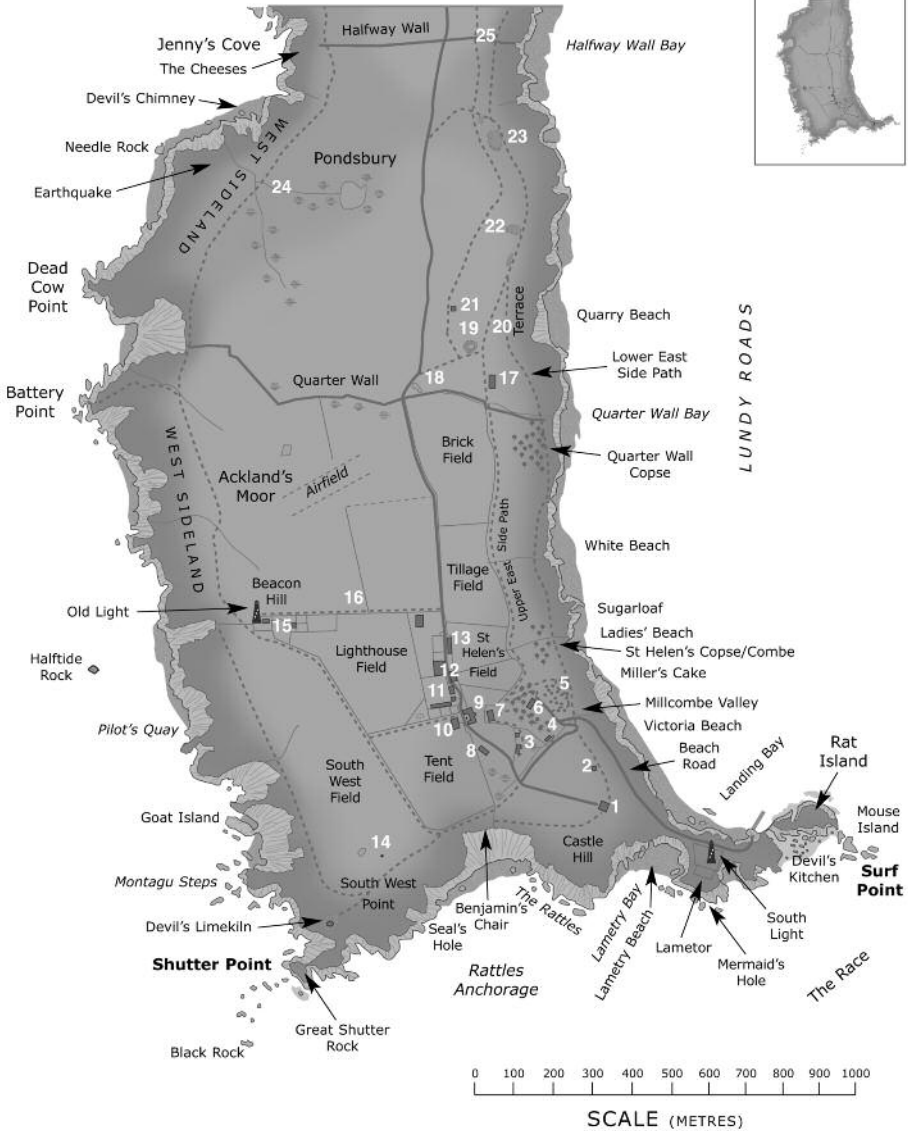

Lundy South

Lundy North

Number key

- | | | |
|---|---|--|
| 1 Marisco Castle | 10 Black Shed | 18 Quarter Wall Pond & Quarter Wall Trap |
| 2 Hammers | 11 Campsite, Quarters (Pig's Paradise) & Reservoir Pond | 19 Quarry Pond |
| 3 St John's Valley, Old School & Big & Little St John's | 12 Shop, Museum & High Street | 20 Terrace Trap |
| 4 Brambles Villa | 13 Barton Cottages | 21 Old Hospital |
| 5 The Ugly | 14 Rocket Pole, Rocket Pole Pond & Rocket Pole Marsh | 22 VC Quarry |
| 6 Millcombe House | 15 Stoneycroft & Cemetery | 23 North Quarry |
| 7 Government House | 16 Water Tanks | 24 Punchbowl Valley |
| 8 Church of St Helena | 17 Quarter Wall Cottages | 25 Logan Stone |