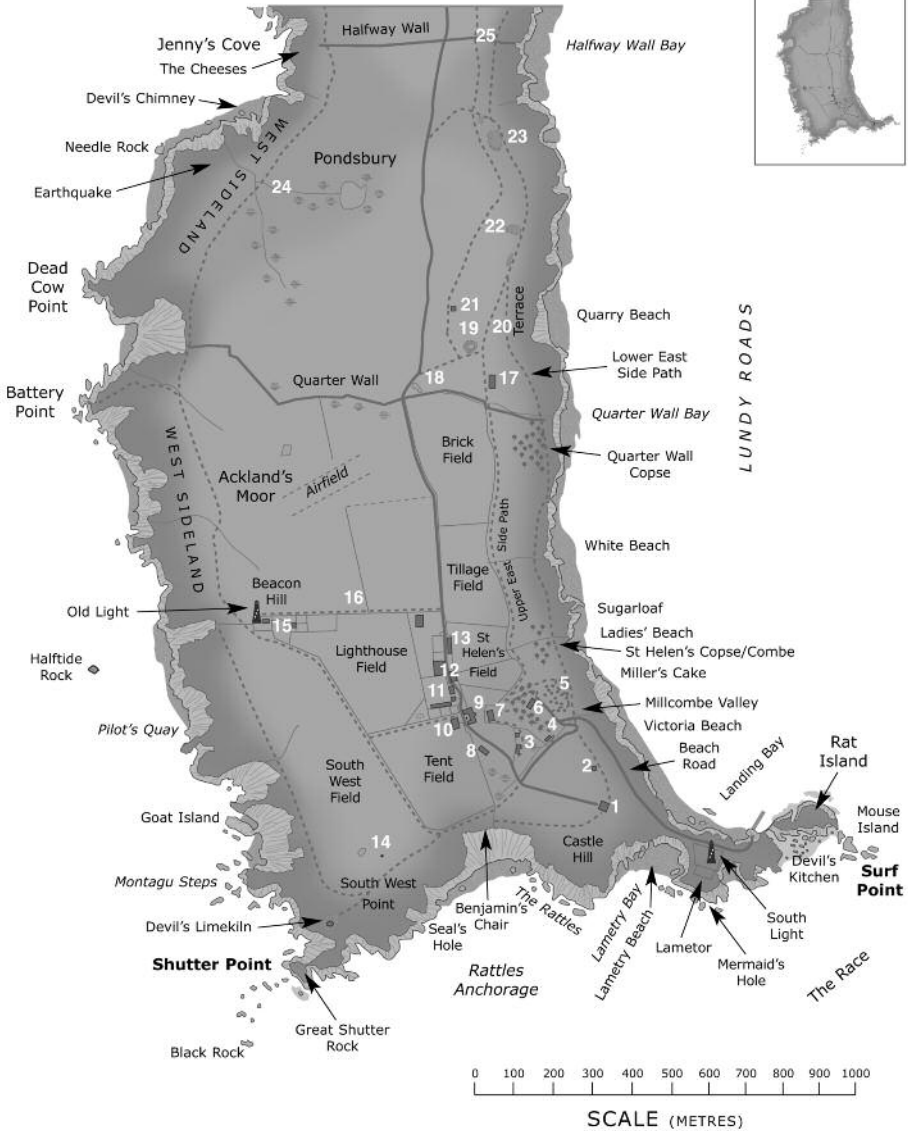

Lundy South

Lundy North

Number key

- | | | |
|---|---|--|
| 1 Marisco Castle | 10 Black Shed | 18 Quarter Wall Pond & Quarter Wall Trap |
| 2 Hammers | 11 Campsite, Quarters (Pig's Paradise) & Reservoir Pond | 19 Quarry Pond |
| 3 St John's Valley, Old School & Big & Little St John's | 12 Shop, Museum & High Street | 20 Terrace Trap |
| 4 Brambles Villa | 13 Barton Cottages | 21 Old Hospital |
| 5 The Ugly | 14 Rocket Pole, Rocket Pole Pond & Rocket Pole Marsh | 22 VC Quarry |
| 6 Millcombe House | 15 Stoneycroft & Cemetery | 23 North Quarry |
| 7 Government House | 16 Water Tanks | 24 Punchbowl Valley |
| 8 Church of St Helena | 17 Quarter Wall Cottages | 25 Logan Stone |
| 9 Old House & Marisco Tavern | | |