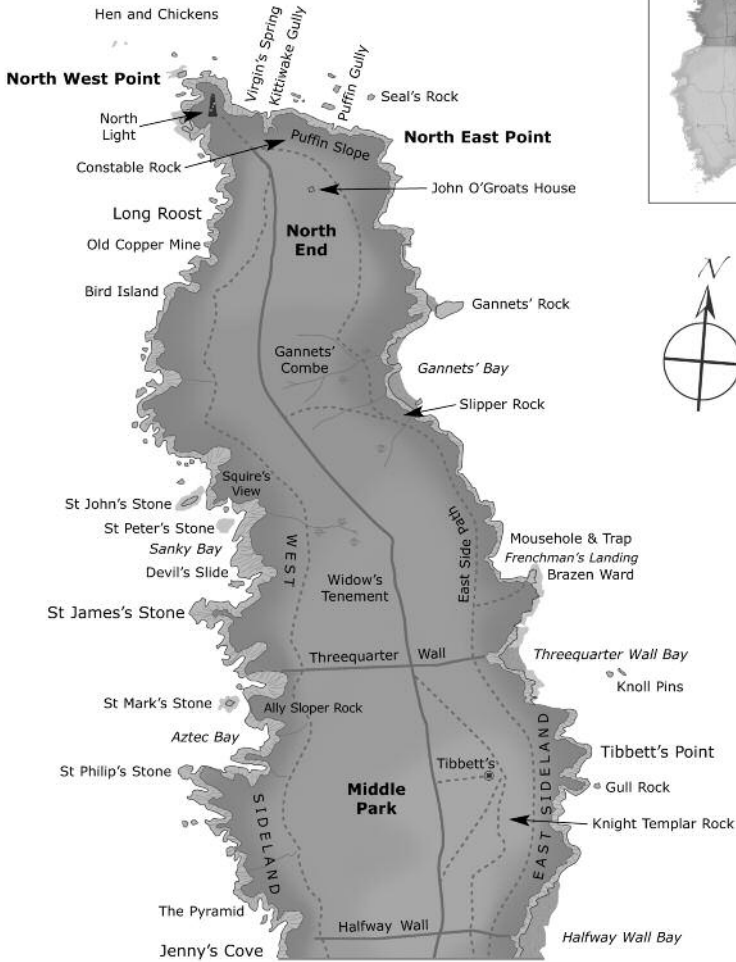

Lundy South

Lundy North

Number key

- | | | |
|---|---|--|
| 1 Marisco Castle | 10 Black Shed | 18 Quarter Wall Pond & Quarter Wall Trap |
| 2 Hammers | 11 Campsite, Quarters (Pig's Paradise) & Reservoir Pond | 19 Quarry Pond |
| 3 St John's Valley, Old School & Big & Little St John's | 12 Shop, Museum & High Street | 20 Terrace Trap |
| 4 Brambles Villa | 13 Barton Cottages | 21 Old Hospital |
| 5 The Ugly | 14 Rocket Pole, Rocket Pole Pond & Rocket Pole Marsh | 22 VC Quarry |
| 6 Millcombe House | 15 Stoneycroft & Cemetery | 23 North Quarry |
| 7 Government House | 16 Water Tanks | 24 Punchbowl Valley |
| 8 Church of St Helena | 17 Quarter Wall Cottages | 25 Logan Stone |
| 9 Old House & Marisco Tavern | | |