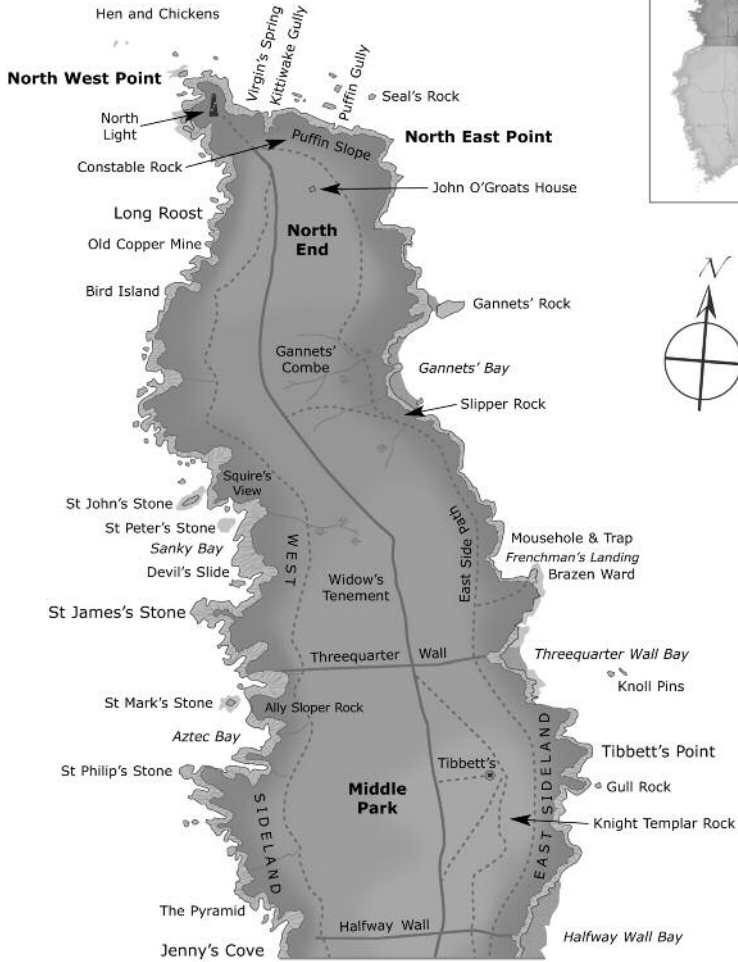

Lundy North

Number key

- | | | |
|---|---|--|
| 1 Marisco Castle | 10 Black Shed | 18 Quarter Wall Pond & Quarter Wall Trap |
| 2 Hammers | 11 Campsite, Quarters (Pig's Paradise) & Reservoir Pond | 19 Quarry Pond |
| 3 St John's Valley, Old School & Big & Little St John's | 12 Shop, Museum & High Street | 20 Terrace Trap |
| 4 Brambles Villa | 13 Barton Cottages | 21 Old Hospital |
| 5 The Ugly | 14 Rocket Pole, Rocket Pole Pond & Rocket Pole Marsh | 22 VC Quarry |
| 6 Millcombe House | 15 Stoneycroft & Cemetery | 23 North Quarry |
| 7 Government House | 16 Water Tanks | 24 Punchbowl Valley |
| 8 Church of St Helena | 17 Quarter Wall Cottages | 25 Logan Stone |