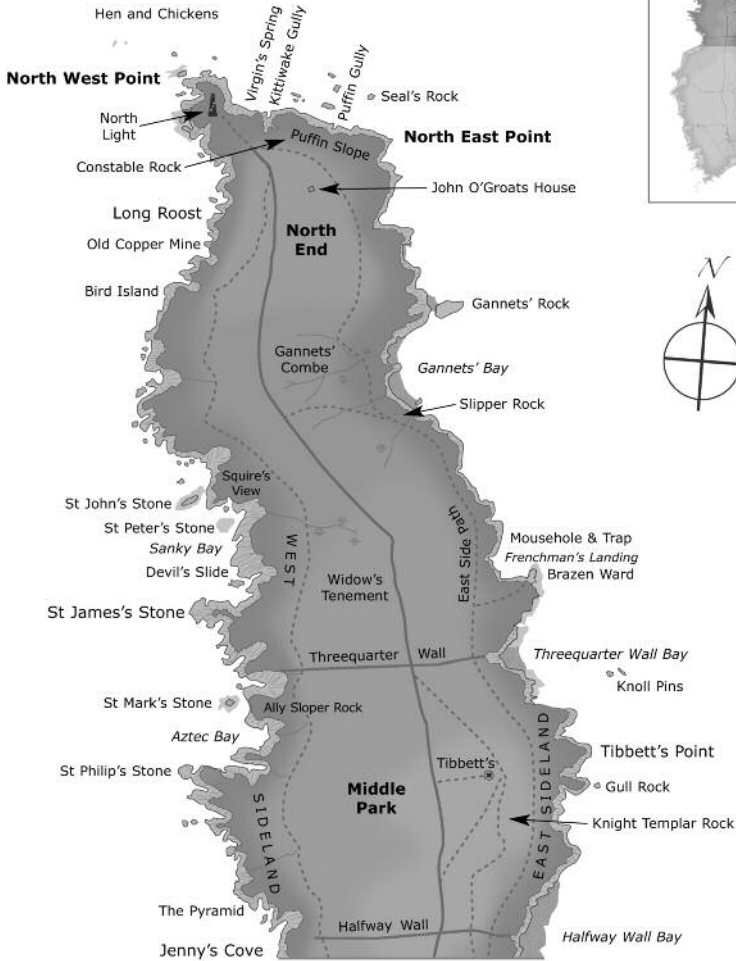

Lundy South

Lundy North

Number key

- | | | |
|---|---|--|
| 1 Marisco Castle | 10 Black Shed | 18 Quarter Wall Pond & Quarter Wall Trap |
| 2 Hammers | 11 Campsite, Quarters (Pig's Paradise) & Reservoir Pond | 19 Quarry Pond |
| 3 St John's Valley, Old School & Big & Little St John's | 12 Shop, Museum & High Street | 20 Terrace Trap |
| 4 Brambles Villa | 13 Barton Cottages | 21 Old Hospital |
| 5 The Ugly | 14 Rocket Pole, Rocket Pole Pond & Rocket Pole Marsh | 22 VC Quarry |
| 6 Millcombe House | 15 Stonecroft & Cemetery | 23 North Quarry |
| 7 Government House | 16 Water Tanks | 24 Punchbowl Valley |
| 8 Church of St Helena | 17 Quarter Wall Cottages | 25 Logan Stone |