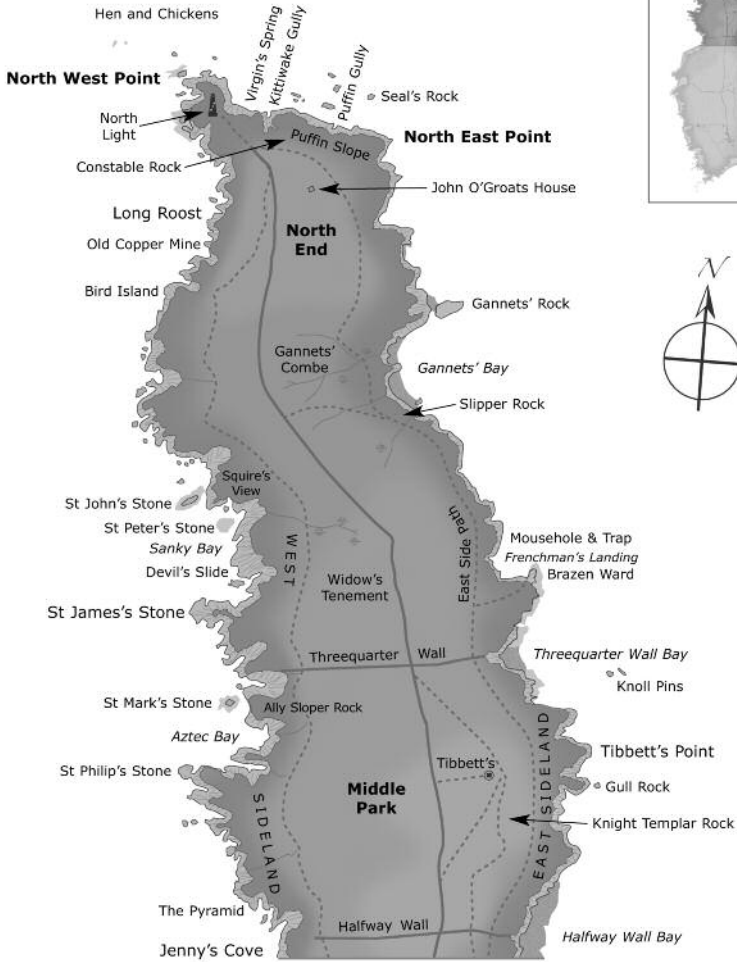

Lundy South

Lundy North

Number key

- | | | |
|---|---|--|
| 1 Marisco Castle | 10 Black Shed | 18 Quarter Wall Pond & Quarter Wall Trap |
| 2 Hammers | 11 Campsite, Quarters (Pig's Paradise) & Reservoir Pond | 19 Quarry Pond |
| 3 St John's Valley, Old School & Big & Little St John's | 12 Shop, Museum & High Street | 20 Terrace Trap |
| 4 Brambles Villa | 13 Barton Cottages | 21 Old Hospital |
| 5 The Ugly | 14 Rocket Pole, Rocket Pole Pond & Rocket Pole Marsh | 22 VC Quarry |
| 6 Millcombe House | 15 Stonecroft & Cemetery | 23 North Quarry |
| 7 Government House | 16 Water Tanks | 24 Punchbowl Valley |
| 8 Church of St Helena | 17 Quarter Wall Cottages | 25 Logan Stone |