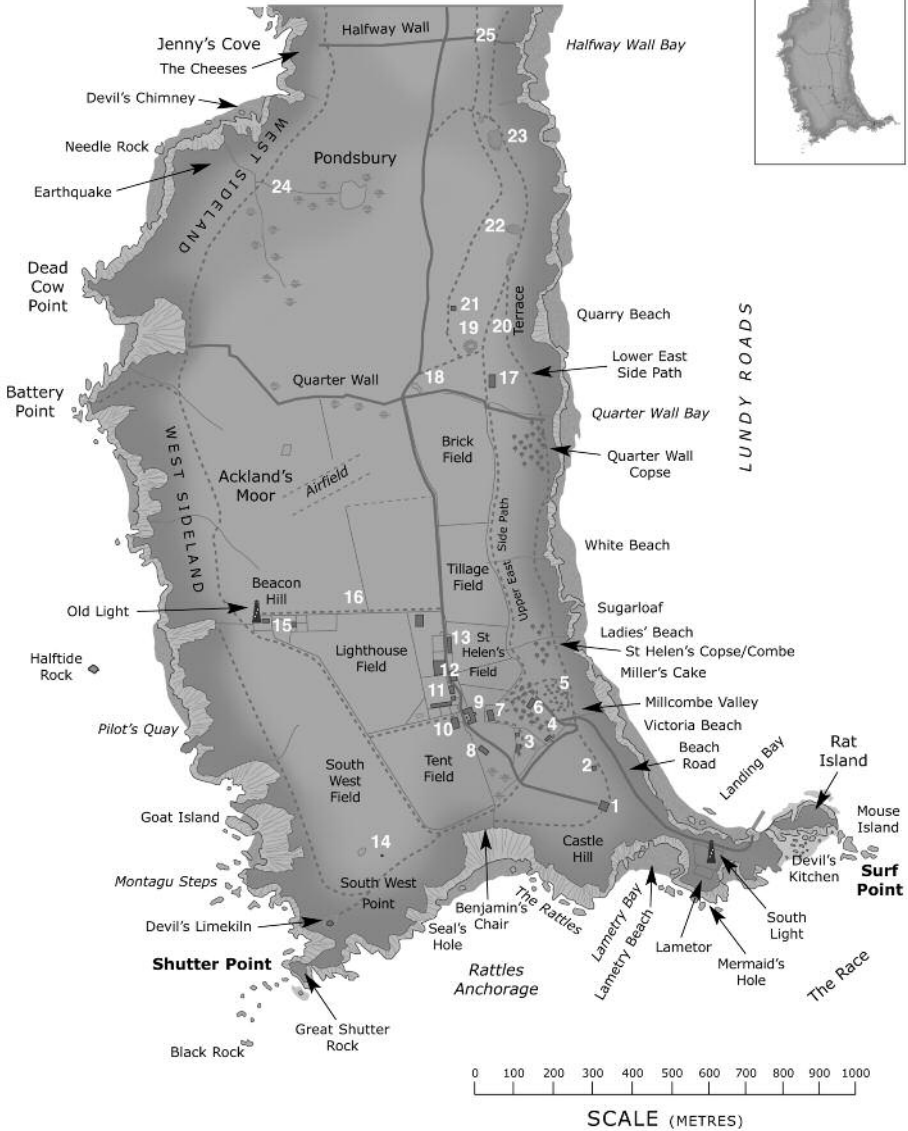

Lundy South

Lundy North

Number key

- | | | |
|---|---|--|
| 1 Marisco Castle | 10 Black Shed | 18 Quarter Wall Pond & Quarter Wall Trap |
| 2 Hammers | 11 Campsite, Quarters (Pig's Paradise) & Reservoir Pond | 19 Quarry Pond |
| 3 St John's Valley, Old School & Big & Little St John's | 12 Shop, Museum & High Street | 20 Terrace Trap |
| 4 Brambles Villa | 13 Barton Cottages | 21 Old Hospital |
| 5 The Ugly | 14 Rocket Pole, Rocket Pole Pond & Rocket Pole Marsh | 22 VC Quarry |
| 6 Millcombe House | 15 Stonecroft & Cemetery | 23 North Quarry |
| 7 Government House | 16 Water Tanks | 24 Punchbowl Valley |
| 8 Church of St Helena | 17 Quarter Wall Cottages | 25 Logan Stone |