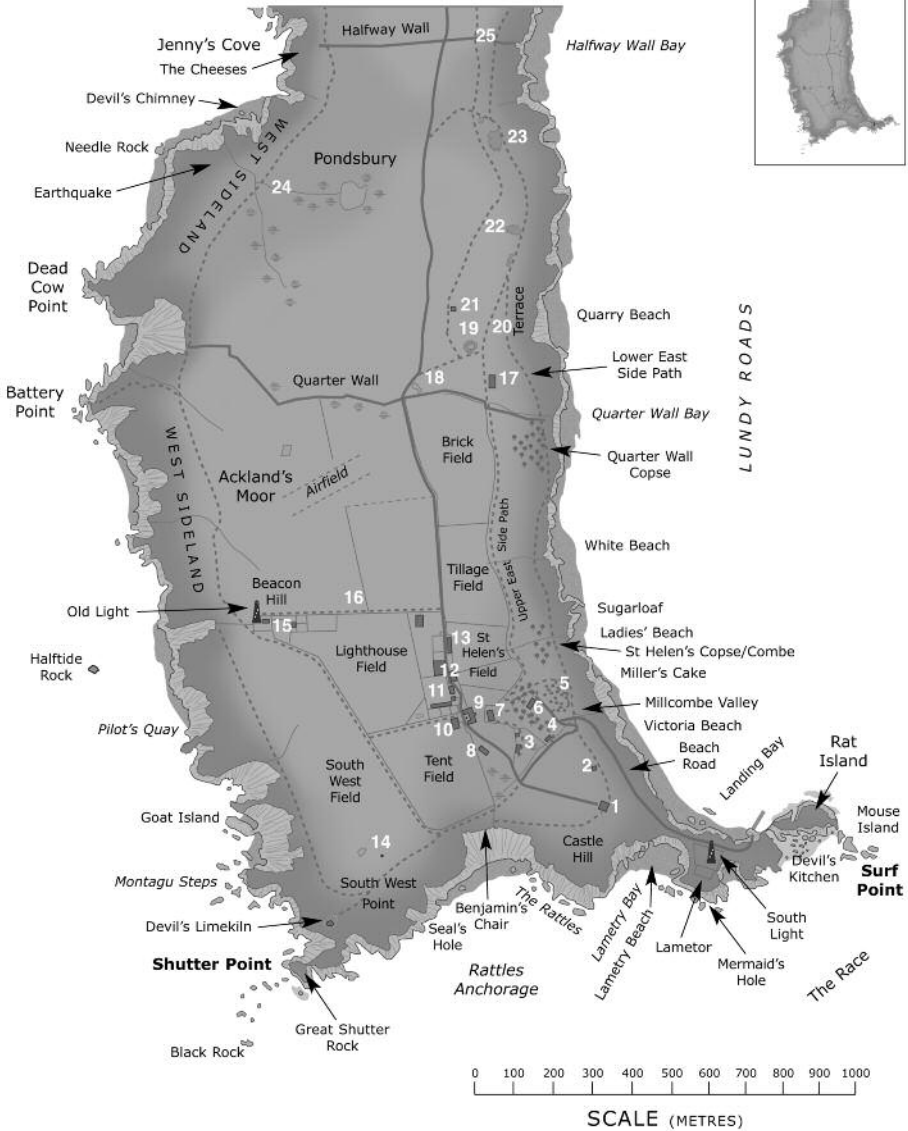

Lundy South

Lundy North

Number key

- | | | |
|---|---|--|
| 1 Marisco Castle | 10 Black Shed | 18 Quarter Wall Pond & Quarter Wall Trap |
| 2 Hammers | 11 Campsite, Quarters (Pig's Paradise) & Reservoir Pond | 19 Quarry Pond |
| 3 St John's Valley, Old School & Big & Little St John's | 12 Shop, Museum & High Street | 20 Terrace Trap |
| 4 Brambles Villa | 13 Barton Cottages | 21 Old Hospital |
| 5 The Ugly | 14 Rocket Pole, Rocket Pole Pond & Rocket Pole Marsh | 22 VC Quarry |
| 6 Millcombe House | 15 Stoneycroft & Cemetery | 23 North Quarry |
| 7 Government House | 16 Water Tanks | 24 Punchbowl Valley |
| 8 Church of St Helena | 17 Quarter Wall Cottages | 25 Logan Stone |