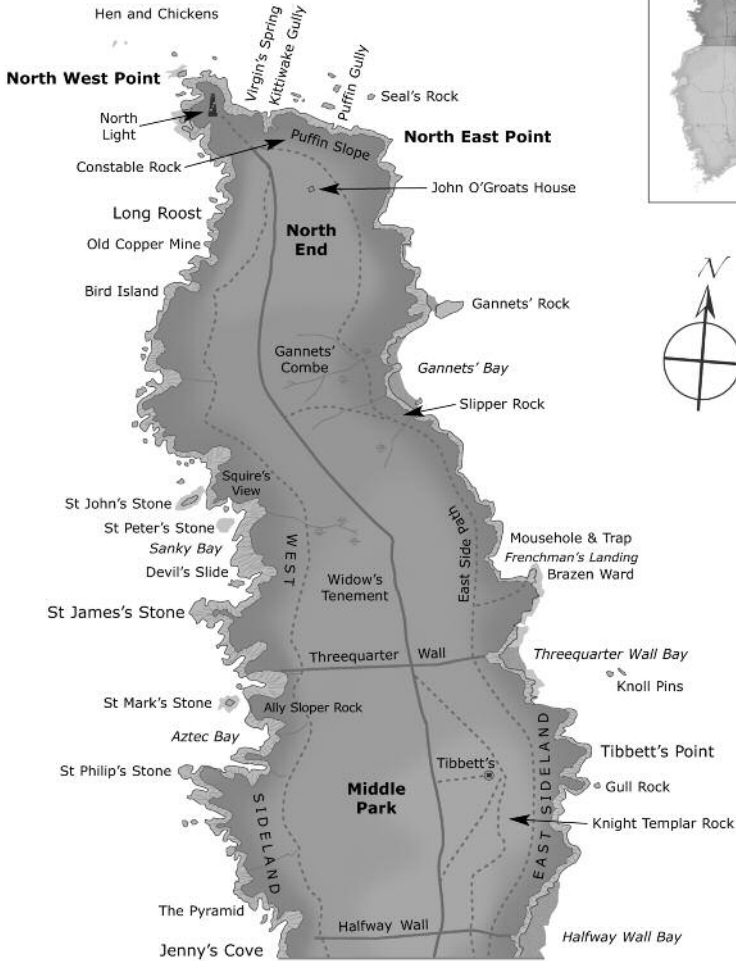

Lundy South

Lundy North

Number key

- | | | |
|---|---|--|
| 1 Marisco Castle | 10 Black Shed | 18 Quarter Wall Pond & Quarter Wall Trap |
| 2 Hammers | 11 Campsite, Quarters (Pig's Paradise) & Reservoir Pond | 19 Quarry Pond |
| 3 St John's Valley, Old School & Big & Little St John's | 12 Shop, Museum & High Street | 20 Terrace Trap |
| 4 Brambles Villa | 13 Barton Cottages | 21 Old Hospital |
| 5 The Ugly | 14 Rocket Pole, Rocket Pole Pond & Rocket Pole Marsh | 22 VC Quarry |
| 6 Millcombe House | 15 Stoneycroft & Cemetery | 23 North Quarry |
| 7 Government House | 16 Water Tanks | 24 Punchbowl Valley |
| 8 Church of St Helena | 17 Quarter Wall Cottages | 25 Logan Stone |